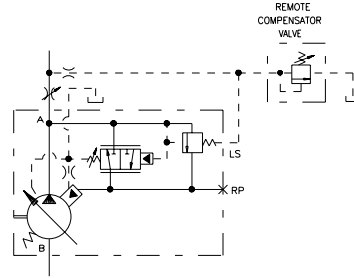

**Installation Single Pressure Compensator w/Load Sense Control & Max. Volume Stop (C Frame)**

PUMP WITH REMOTE PRESSURE CONTROL

FOR BASIC PUMP DIMENSIONS SEE PLANOGRAPHS:  
 SIZE -064 PUMP: DS-47486, DS-47488  
 SIZE -076/-098/-130 PUMPS: DS-47487, DS-47489