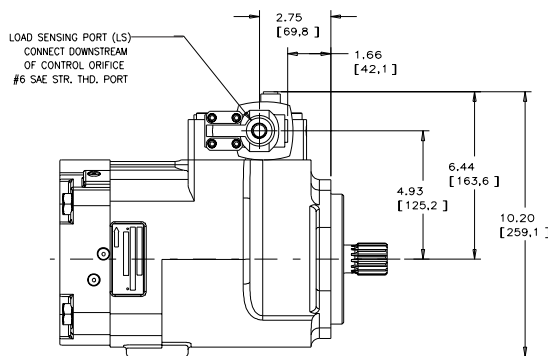

**PUMP, VARIABLE DELIVERY  
PVWJ 064, 076, 098 & 130**

**ENGINEERING**

**1**

**P-1NN/F, P-LNN/F, P-1NN/J, P-LNN/J  
P-1NN/K and P-LNN/K Controls**

**Installation Single Pressure Compensator w/Load Sense Control (C Frame)**

PUMP WITH REMOTE PRESSURE CONTROL

520012-302

FOR BASIC PUMP DIMENSIONS SEE PLANOGRAPHS:  
SIZE -064 PUMP: DS-47486, DS-47488  
SIZE -076/-098/-130 PUMPS: DS-47487, DS-47489

Telephone: (414) 327-1700  
Fax: (414) 327-0532

**Installation Single Pressure Compensator w/Load Sense Control & Max. Volume Stop (C Frame)**

PUMP WITH REMOTE PRESSURE CONTROL

FOR BASIC PUMP DIMENSIONS SEE PLANOGRAPHS:  
 SIZE -064 PUMP: DS-47486, DS-47488  
 SIZE -076/-098/-130 PUMPS: DS-47487, DS-47489