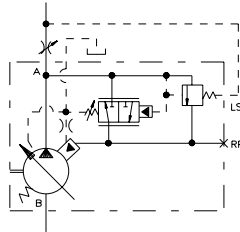

**PUMP, VARIABLE DELIVERY  
PVWJ 064, 076, 098 & 130**

**ENGINEERING**

**1**

**P-1NN/F, P-LNN/F, P-1NN/J, P-LNN/J  
P-1NN/K and P-LNN/K Controls**

**Installation Single Pressure Compensator w/Load Sense Control (C Frame)**

PUMP WITH REMOTE PRESSURE CONTROL

520012-302

FOR BASIC PUMP DIMENSIONS SEE PLANOGRAPHS:  
SIZE -064 PUMP: DS-47486, DS-47488  
SIZE -076/-098/-130 PUMPS: DS-47487, DS-47489

Telephone: (414) 327-1700  
Fax: (414) 327-0532

**Installation Single Pressure Compensator w/Load Sense Control & Max. Volume Stop (C Frame)**

PUMP WITH REMOTE PRESSURE CONTROL

FOR BASIC PUMP DIMENSIONS SEE PLANOGRAPHS:  
 SIZE -064 PUMP: DS-47486, DS-47488  
 SIZE -076/-098/-130 PUMPS: DS-47487, DS-47489