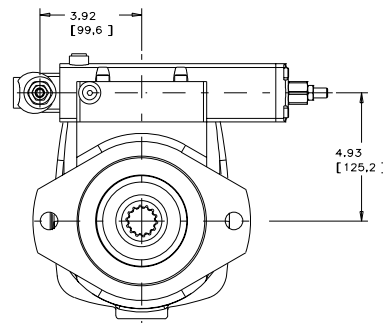

**PUMP, VARIABLE DELIVERY  
PVWJ 064, 076, 098 & 130**

**ENGINEERING**

**1**

**P-1NN/F, P-LNN/F, P-1NN/J, P-LNN/J  
P-1NN/K and P-LNN/K Controls**

**Installation Single Pressure Compensator w/Load Sense Control (C Frame)**

PUMP WITH REMOTE PRESSURE CONTROL

520012-302

FOR BASIC PUMP DIMENSIONS SEE PLANOGRAPHS:  
SIZE -064 PUMP: DS-47486, DS-47488  
SIZE -076/-098/-130 PUMPS: DS-47487, DS-47489

Telephone: (414) 327-1700  
Fax: (414) 327-0532

**Installation Single Pressure Compensator w/Load Sense Control & Max. Volume Stop (C Frame)**

PUMP WITH REMOTE PRESSURE CONTROL

FOR BASIC PUMP DIMENSIONS SEE PLANOGRAPHS:  
 SIZE -064 PUMP: DS-47486, DS-47488  
 SIZE -076/-098/-130 PUMPS: DS-47487, DS-47489