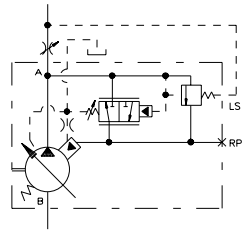

**OILGEAR**  
2300 So. 51st. Street  
Milwaukee, WI USA 53219  
www.oilgear.com

Issued: Aug., 2006  
**DS-47989**

**PUMP, VARIABLE DELIVERY  
PVWJ 064, 076, 098 & 130**

**ENGINEERING**

**2**

**P-1NN/F, P-LNN/F, P-1NN/J, P-LNN/J  
P-1NN/K and P-LNN/K Controls**

**Installation Single Pressure Compensator w/Load Sense Control & Max. Volume Stop (C Frame)**

PUMP WITH REMOTE PRESSURE CONTROL

FOR BASIC PUMP DIMENSIONS SEE PLANOGRAPHS:  
 SIZE -064 PUMP: DS-47486, DS-47488  
 SIZE -076/-098/-130 PUMPS: DS-47487, DS-47489