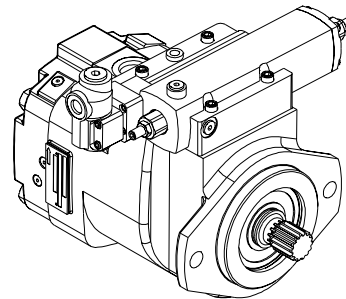

**OILGEAR**  
2300 So. 51st. Street  
Milwaukee, WI USA 53219  
www.oilgear.com

Issued: Aug., 2006  
**DS-47989**

**PUMP, VARIABLE DELIVERY  
PVWJ 064, 076, 098 & 130**

**ENGINEERING**

**2**

**P-1NN/F, P-LNN/F, P-1NN/J, P-LNN/J  
P-1NN/K and P-LNN/K Controls**

**Installation Single Pressure Compensator w/Load Sense Control & Max. Volume Stop (C Frame)**

PUMP WITH REMOTE PRESSURE CONTROL

FOR BASIC PUMP DIMENSIONS SEE PLANOGRAPHS:  
 SIZE -064 PUMP: DS-47486, DS-47488  
 SIZE -076/-098/-130 PUMPS: DS-47487, DS-47489