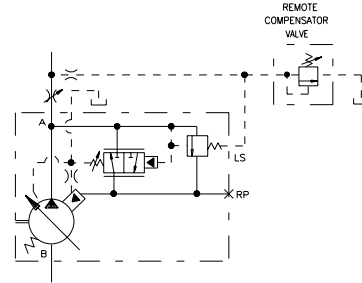

**PUMP, VARIABLE DELIVERY  
PVWJ 064, 076, 098 & 130**

**ENGINEERING**

**1**

**P-1NN/F, P-LNN/F, P-1NN/J, P-LNN/J  
P-1NN/K and P-LNN/K Controls**

**Installation Single Pressure Compensator w/Load Sense Control (C Frame)**

PUMP WITH REMOTE PRESSURE CONTROL

520012-302

FOR BASIC PUMP DIMENSIONS SEE PLANOGRAPHS:  
SIZE -064 PUMP: DS-47486, DS-47488  
SIZE -076/-098/-130 PUMPS: DS-47487, DS-47489

Telephone: (414) 327-1700  
Fax: (414) 327-0532

**Installation Single Pressure Compensator w/Load Sense Control & Max. Volume Stop (C Frame)**

PUMP WITH REMOTE PRESSURE CONTROL

FOR BASIC PUMP DIMENSIONS SEE PLANOGRAPHS:  
 SIZE -064 PUMP: DS-47486, DS-47488  
 SIZE -076/-098/-130 PUMPS: DS-47487, DS-47489