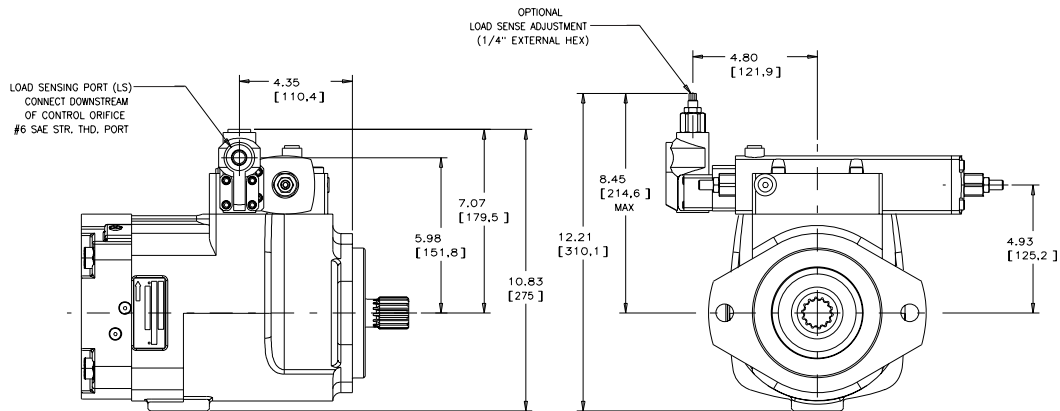

**OILGEAR**  
2300 So. 51st. Street  
Milwaukee, WI USA 53219  
www.oilgear.com

Issued: Aug., 2006  
**DS-47989**

**PUMP, VARIABLE DELIVERY  
PVWJ 064, 076, 098 & 130**

**ENGINEERING**

**2**

**P-1NN/F, P-LNN/F, P-1NN/J, P-LNN/J  
P-1NN/K and P-LNN/K Controls**

**Installation Single Pressure Compensator w/Load Sense Control & Max. Volume Stop (C Frame)**

PUMP WITH REMOTE PRESSURE CONTROL

FOR BASIC PUMP DIMENSIONS SEE PLANOGRAPHS:  
 SIZE -064 PUMP: DS-47486, DS-47488  
 SIZE -076/-098/-130 PUMPS: DS-47487, DS-47489