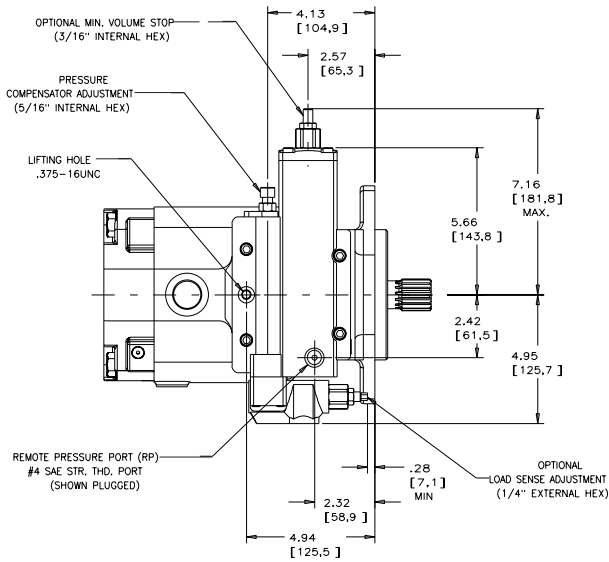

**PUMP, VARIABLE DELIVERY  
PVWJ 064, 076, 098 & 130**

**ENGINEERING**

**1**

**P-1NN/F, P-LNN/F, P-1NN/J, P-LNN/J  
P-1NN/K and P-LNN/K Controls**

**Installation Single Pressure Compensator w/Load Sense Control (C Frame)**

PUMP WITH REMOTE PRESSURE CONTROL

520012-302

FOR BASIC PUMP DIMENSIONS SEE PLANOGRAPHS:  
SIZE -064 PUMP: DS-47486, DS-47488  
SIZE -076/-098/-130 PUMPS: DS-47487, DS-47489

Telephone: (414) 327-1700  
Fax: (414) 327-0532

**Installation Single Pressure Compensator w/Load Sense Control & Max. Volume Stop (C Frame)**

PUMP WITH REMOTE PRESSURE CONTROL

FOR BASIC PUMP DIMENSIONS SEE PLANOGRAPHS:  
 SIZE -064 PUMP: DS-47486, DS-47488  
 SIZE -076/-098/-130 PUMPS: DS-47487, DS-47489