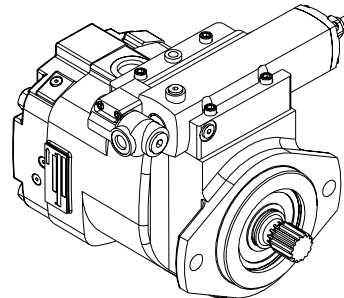

**PUMP, VARIABLE DELIVERY  
PVWJ 064, 076, 098 & 130**

**ENGINEERING**

**1**

**P-1NN/F, P-LNN/F, P-1NN/J, P-LNN/J  
P-1NN/K and P-LNN/K Controls**

**Installation Single Pressure Compensator w/Load Sense Control (C Frame)**

PUMP WITH REMOTE PRESSURE CONTROL

520012-302

FOR BASIC PUMP DIMENSIONS SEE PLANOGRAPHS:  
SIZE -064 PUMP: DS-47486, DS-47488  
SIZE -076/-098/-130 PUMPS: DS-47487, DS-47489

Telephone: (414) 327-1700  
Fax: (414) 327-0532