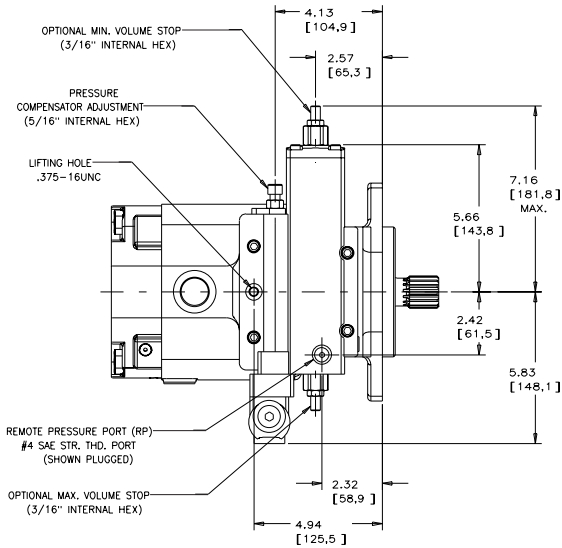

**OILGEAR**  
2300 So. 51st. Street  
Milwaukee, WI USA 53219  
www.oilgear.com

Issued: Aug., 2006  
**DS-47989**

**PUMP, VARIABLE DELIVERY  
PVWJ 064, 076, 098 & 130**

**ENGINEERING**

**2**

**P-1NN/F, P-LNN/F, P-1NN/J, P-LNN/J  
P-1NN/K and P-LNN/K Controls**

**Installation Single Pressure Compensator w/Load Sense Control & Max. Volume Stop (C Frame)**

PUMP WITH REMOTE PRESSURE CONTROL

FOR BASIC PUMP DIMENSIONS SEE PLANOGRAPHS:  
 SIZE -064 PUMP: DS-47486, DS-47488  
 SIZE -076/-098/-130 PUMPS: DS-47487, DS-47489