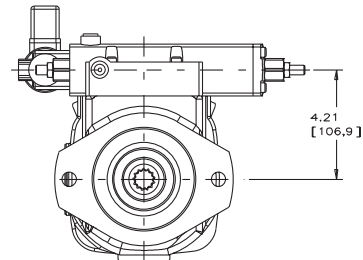

PUMP WITH P-C (N.O.) CONTROL

PUMP WITH P-K (N.C.) CONTROL

PUMP WITH REMOTE PRESSURE CONTROL

520012-204

FOR BASIC PUMP DIMENSIONS SEE PLANOGRAPHS:  
SIZE -025/-034/-046 PUMPS: DS-47483, DS-47484, DS-47485