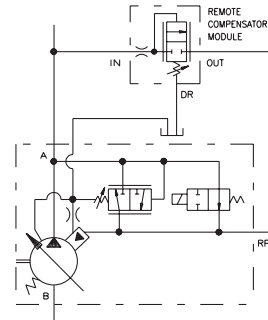

PUMP WITH P-C (N.O.) CONTROL

PUMP WITH P-K (N.C.) CONTROL

PUMP WITH REMOTE PRESSURE CONTROL

520012-204

FOR BASIC PUMP DIMENSIONS SEE PLANOGRAPHS:  
SIZE -025/-034/-046 PUMPS: DS-47483, DS-47484, DS-47485