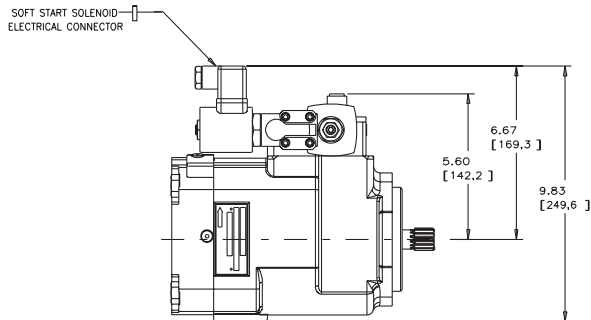

PUMP WITH P-C (N.O.) CONTROL

PUMP WITH P-K (N.C.) CONTROL

PUMP WITH REMOTE PRESSURE CONTROL

520012-204

FOR BASIC PUMP DIMENSIONS SEE PLANOGRAPHS:  
SIZE -025/-034/-046 PUMPS: DS-47483, DS-47484, DS-47485