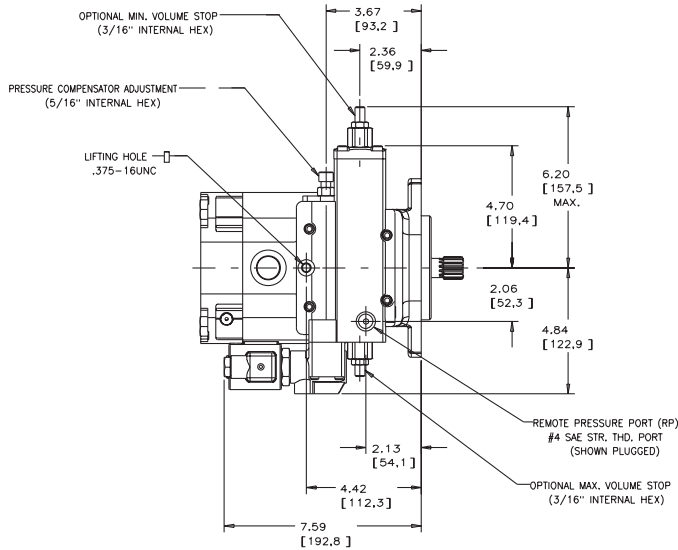

PUMP WITH P-C (N.O.) CONTROL

PUMP WITH P-K (N.C.) CONTROL

PUMP WITH REMOTE PRESSURE CONTROL

520012-204

FOR BASIC PUMP DIMENSIONS SEE PLANOGRAPHS:  
SIZE -025/-034/-046 PUMPS: DS-47483, DS-47484, DS-47485