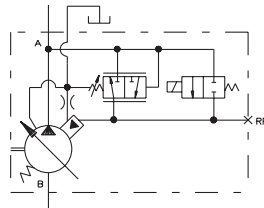

PUMP WITH P-C (N.O.) CONTROL

PUMP WITH P-K (N.C.) CONTROL

PUMP WITH REMOTE PRESSURE CONTROL

520012-204

FOR BASIC PUMP DIMENSIONS SEE PLANOGRAPHS:  
SIZE -025/-034/-046 PUMPS: DS-47483, DS-47484, DS-47485