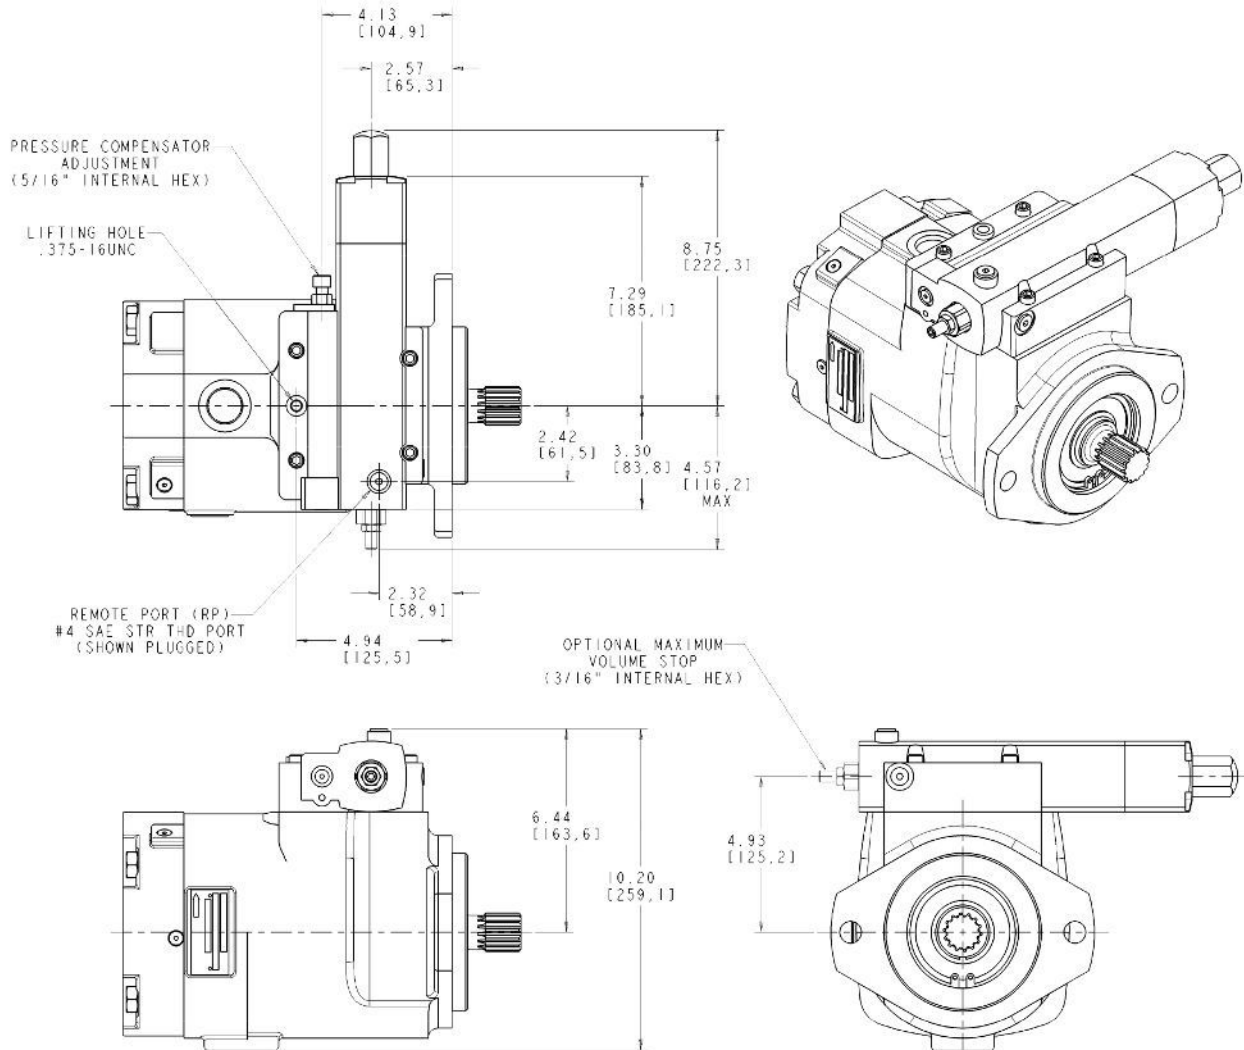

HYDRAULIC CIRCUIT

FOR BASIC PUMP DIMENSIONS SEE PLANOGRAPHS.
SIZE -064 PUMP: DS-47486, DS-47488
SIZE -076/-098/-130 PUMPS: DS-47487, DS-47489

520012-307