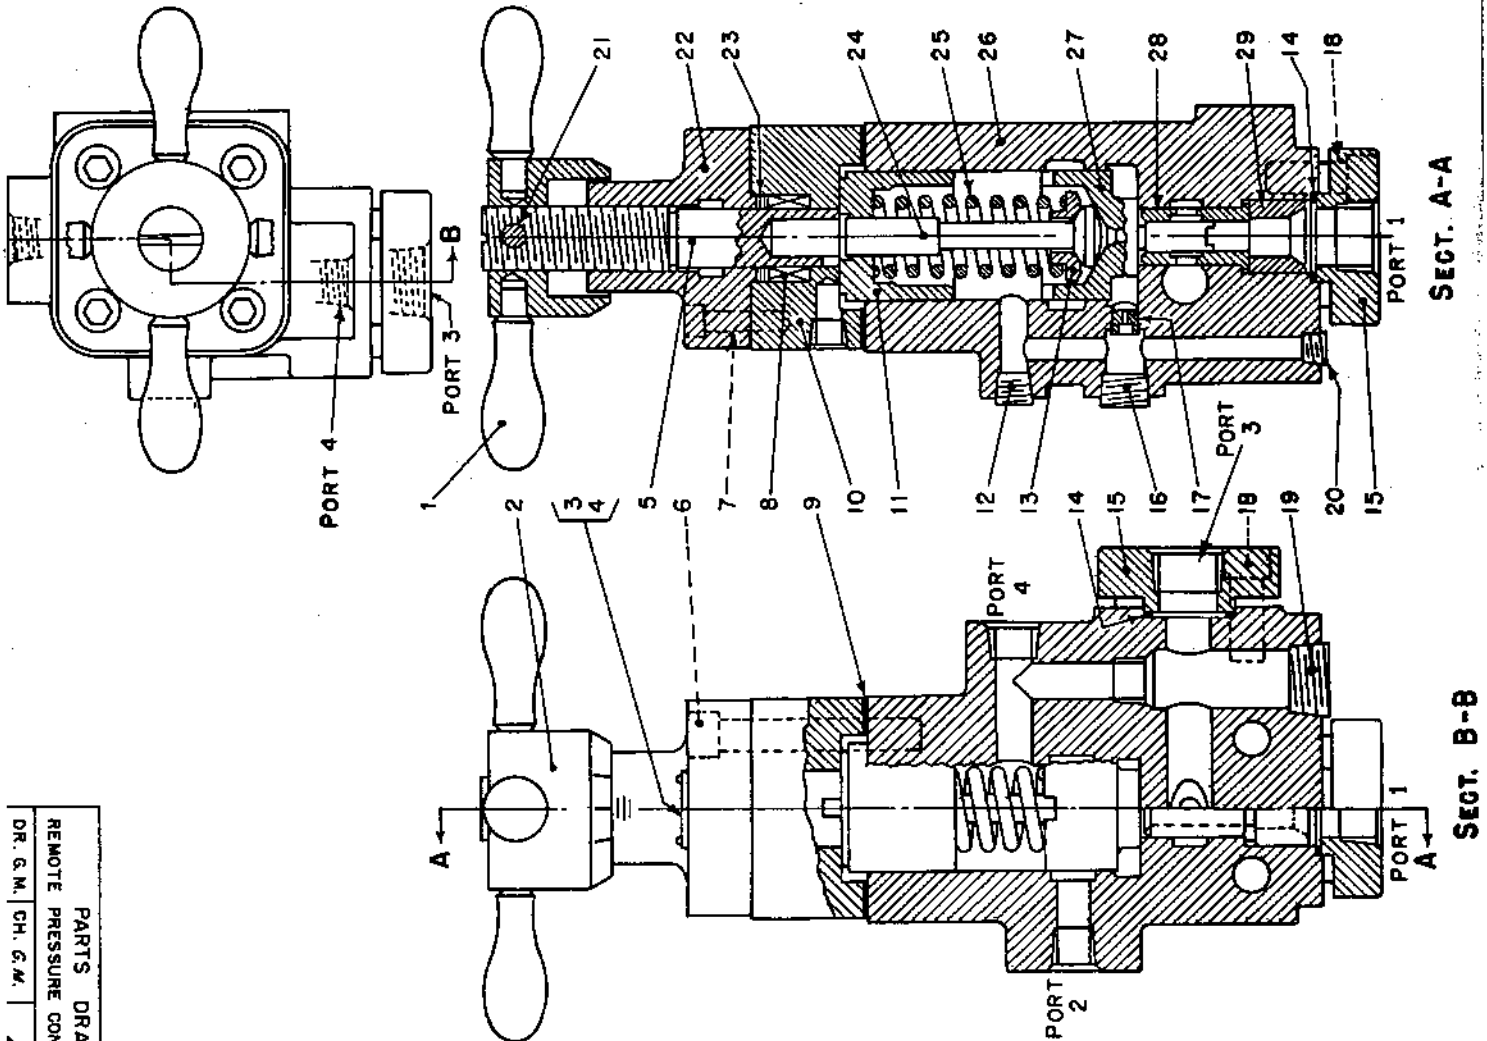

REMOTE PRESSURE CONTROL VALVE

47272

LIST OF PARTS

- 1 HANDLE
- 2 KNOB, ADJUSTING
- 3 NAMEPLATE
- 4 SCREW, DRIVE
- 5 SCREW, ADJUSTING
- 6 SCREW, CAP, SOCK. HD.
- 7 SCREW, CAP, SOCK. HD.
- 8 PACKING, ADJ. SCREW
- 9 GASKET
- 10 HEAD, VALVE
- 11 PISTON, GUIDE
- 12 PLUG, PIPE
- 13 SEAT, SPRING
- 14 GASKET
- 15 FLANGE, PIPE
- 16 PLUG, PIPE
- 17 PLUG, CHOKE
- 18 SCREW, CAP, SOCK. HD.
- 19 PLUG, PIPE
- 20 PLUG, PIPE
- 21 PIN, TAPER
- 22 CAP, VALVE
- 23 SHIM
- 24 GUIDE, SPRING
- 25 SPRING
- 26 BODY, VALVE
- 27 PLUNGER, VALVE
- 28 BUSHING, GUIDE
- 29 SLEEVE

NOTE
 WHEN ORDERING PARTS GIVE THE LIST NUMBER STAMPED ON VALVE BODY.
 INSTALLATION DRAWING DS-47502

DR. G.M. CH. G.M. PARTS DRAWING
 REMOTE PRESSURE CONTROL VALVE

THE OILGEAR COMPANY
 MILWAUKEE 4, WISCONSIN, U.S.A.