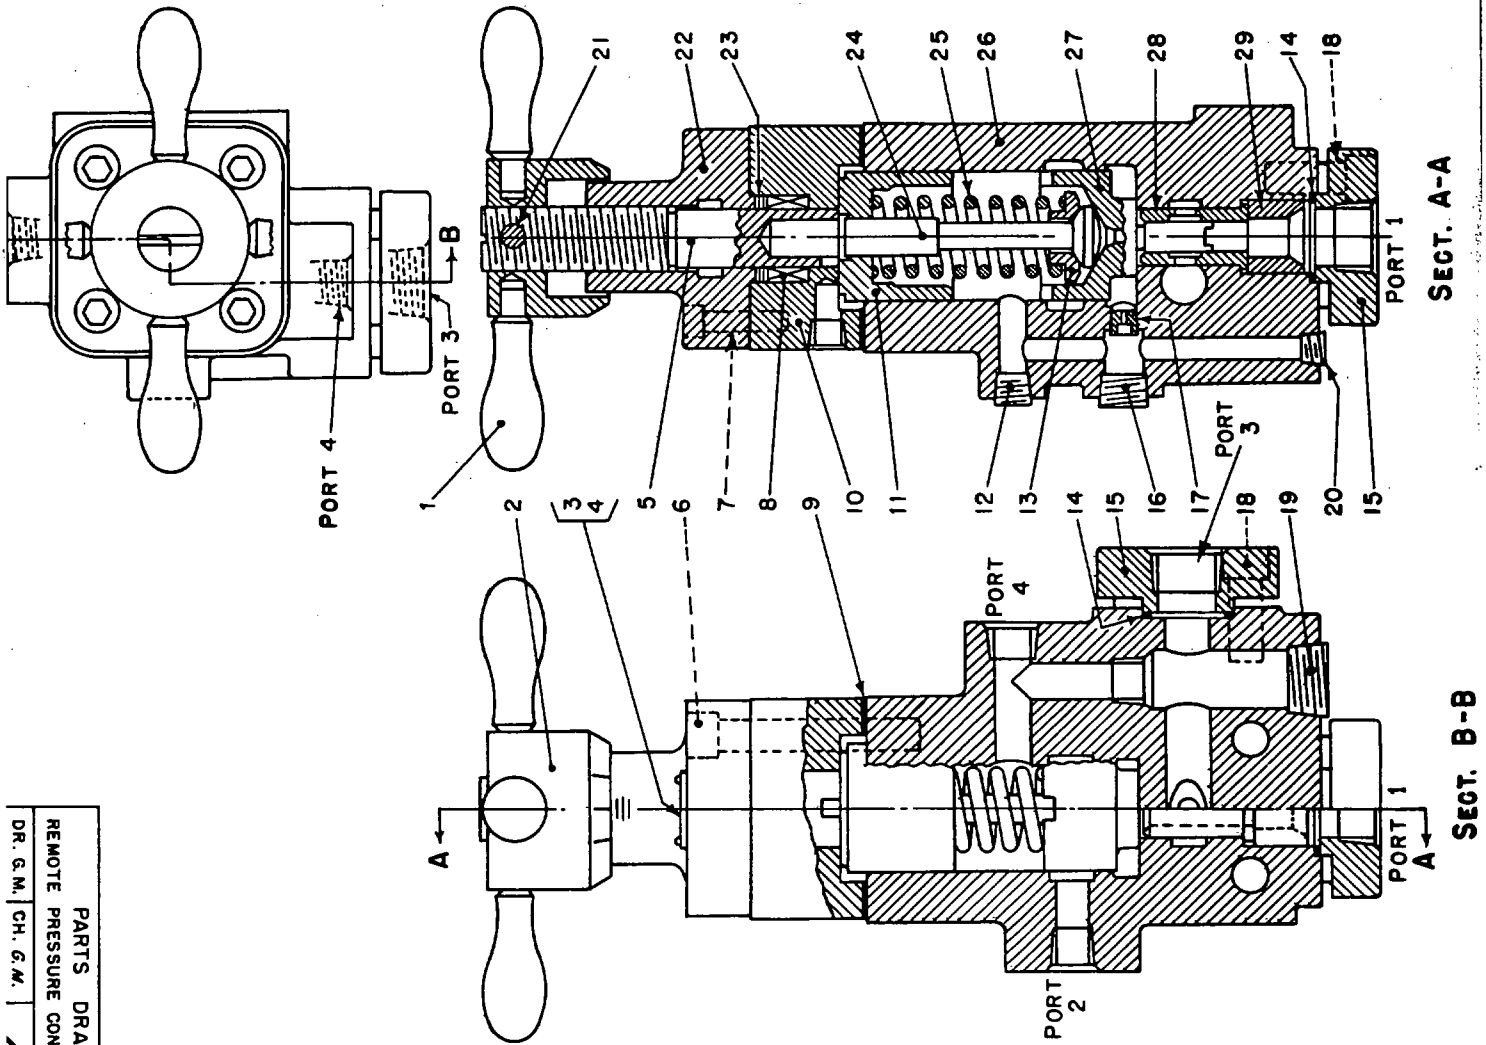

# REMOTE PRESSURE CONTROL VALVE

47272

## LIST OF PARTS

- 1 HANDLE
- 2 KNOB, ADJUSTING
- 3 NAMEPLATE
- 4 SCREW, DRIVE
- 5 SCREW, ADJUSTING
- 6 SCREW, CAP, SOCK. HD.
- 7 SCREW, CAP, SOCK. HD.
- 8 PACKING, ADJ. SCREW
- 9 GASKET
- 10 HEAD, VALVE
- 11 PISTON, GUIDE
- 12 PLUG, PIPE
- 13 SEAT, SPRING
- 14 GASKET
- 15 FLANGE, PIPE
- 16 PLUG, PIPE
- 17 PLUG, CHOKE
- 18 SCREW, CAP, SOCK. HD.
- 19 PLUG, PIPE
- 20 PLUG, PIPE
- 21 PIN, TAPER
- 22 CAP, VALVE
- 23 SHIM
- 24 GUIDE, SPRING
- 25 SPRING
- 26 BODY, VALVE
- 27 PLUNGER, VALVE
- 28 BUSHING, GUIDE
- 29 SLEEVE

**NOTE**  
 WHEN ORDERING PARTS GIVE THE LIST NUMBER STAMPED ON VALVE BODY.  
 INSTALLATION DRAWING DS-47502

DR. G.M. CH. G.M. PARTS DRAWING  
 REMOTE PRESSURE CONTROL VALVE

THE OILGEAR COMPANY  
 MILWAUKEE 4, WISCONSIN, U.S.A.