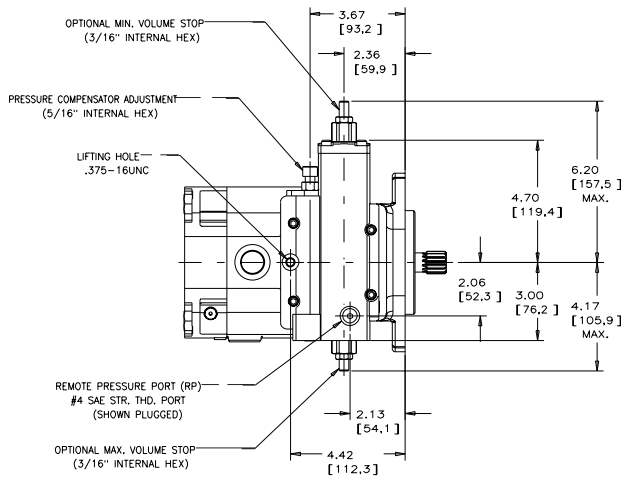

**PUMP, VARIABLE DELIVERY
PVWJ
025, 034 & 046**

ENGINEERING

1

P-1NN & P-LNN Controls

Installation

Single Pressure Compensator Control (B Frame)

PUMP WITH REMOTE PRESSURE CONTROL

FOR BASIC PUMP DIMENSIONS SEE PLANOGRAPHS:
SIZE -025/-034/-046 PUMPS: DS-47483, DS-47484, DS-47485