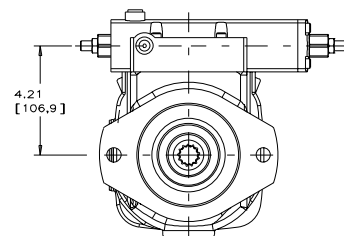

**PUMP, VARIABLE DELIVERY
PVWJ
025, 034 & 046**

ENGINEERING

1

P-1NN & P-LNN Controls

Installation

Single Pressure Compensator Control (B Frame)

PUMP WITH REMOTE PRESSURE CONTROL

FOR BASIC PUMP DIMENSIONS SEE PLANOGRAPHS:
SIZE -025/-034/-046 PUMPS: DS-47483, DS-47484, DS-47485