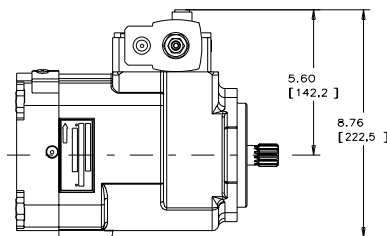

**PUMP, VARIABLE DELIVERY
PVWJ
025, 034 & 046**

ENGINEERING

1

P-1NN & P-LNN Controls

Installation

Single Pressure Compensator Control (B Frame)

PUMP WITH REMOTE PRESSURE CONTROL

FOR BASIC PUMP DIMENSIONS SEE PLANOGRAPHS:
SIZE -025/-034/-046 PUMPS: DS-47483, DS-47484, DS-47485