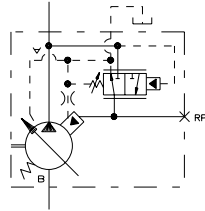

**PUMP, VARIABLE DELIVERY
PVWJ
025, 034 & 046**

ENGINEERING

1

P-1NN & P-LNN Controls

Installation

Single Pressure Compensator Control (B Frame)

PUMP WITH REMOTE PRESSURE CONTROL

FOR BASIC PUMP DIMENSIONS SEE PLANOGRAPHS:
SIZE -025/-034/-046 PUMPS: DS-47483, DS-47484, DS-47485