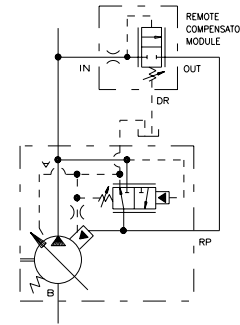

**PUMP, VARIABLE DELIVERY
PVWJ
025, 034 & 046**

ENGINEERING

1

P-1NN & P-LNN Controls

Installation

Single Pressure Compensator Control (B Frame)

PUMP WITH REMOTE PRESSURE CONTROL

FOR BASIC PUMP DIMENSIONS SEE PLANOGRAPHS:
SIZE -025/-034/-046 PUMPS: DS-47483, DS-47484, DS-47485