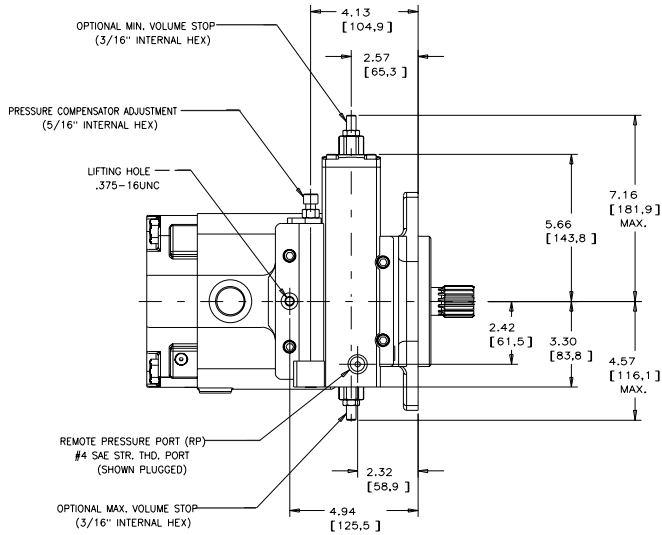

PUMP, VARIABLE DELIVERY PVWJ

064, 076, 098 & 130

P-1NN & P-LNN Controls

ENGINEERING

1

Installation

Single Pressure Compensator Control (C Frame)

FOR BASIC PUMP DIMENSIONS SEE PLANOGRAPHS:
 SIZE -064 PUMP: DS-47486, DS-47488
 SIZE -076/-098/-130 PUMPS: DS-47487, DS-47489