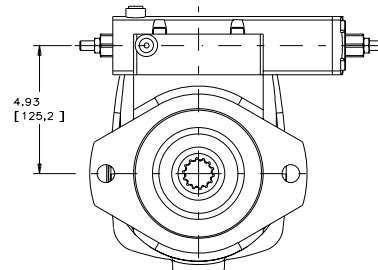

PUMP, VARIABLE DELIVERY PVWJ

064, 076, 098 & 130

P-1NN & P-LNN Controls

ENGINEERING

1

Installation

Single Pressure Compensator Control (C Frame)

FOR BASIC PUMP DIMENSIONS SEE PLANOGRAPHS:
 SIZE -064 PUMP: DS-47486, DS-47488
 SIZE -076/-098/-130 PUMPS: DS-47487, DS-47489