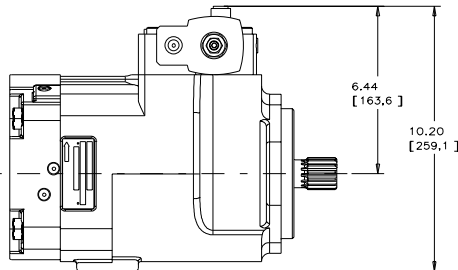

PUMP, VARIABLE DELIVERY PVWJ

064, 076, 098 & 130

P-1NN & P-LNN Controls

ENGINEERING

1

Installation

Single Pressure Compensator Control (C Frame)

FOR BASIC PUMP DIMENSIONS SEE PLANOGRAPHS:
 SIZE -064 PUMP: DS-47486, DS-47488
 SIZE -076/-098/-130 PUMPS: DS-47487, DS-47489