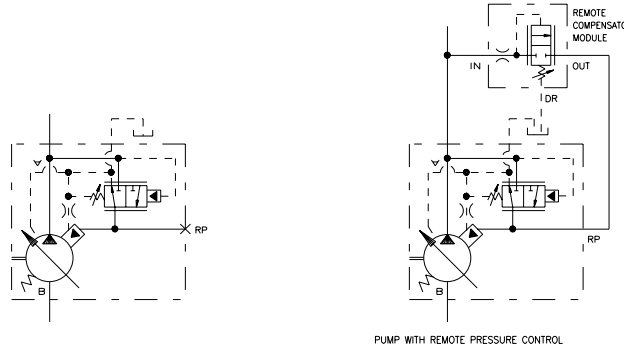

PUMP, VARIABLE DELIVERY PVWJ

064, 076, 098 & 130

P-1NN & P-LNN Controls

ENGINEERING

1

Installation

Single Pressure Compensator Control (C Frame)

FOR BASIC PUMP DIMENSIONS SEE PLANOGRAPHS:
 SIZE -064 PUMP: DS-47486, DS-47488
 SIZE -076/-098/-130 PUMPS: DS-47487, DS-47489