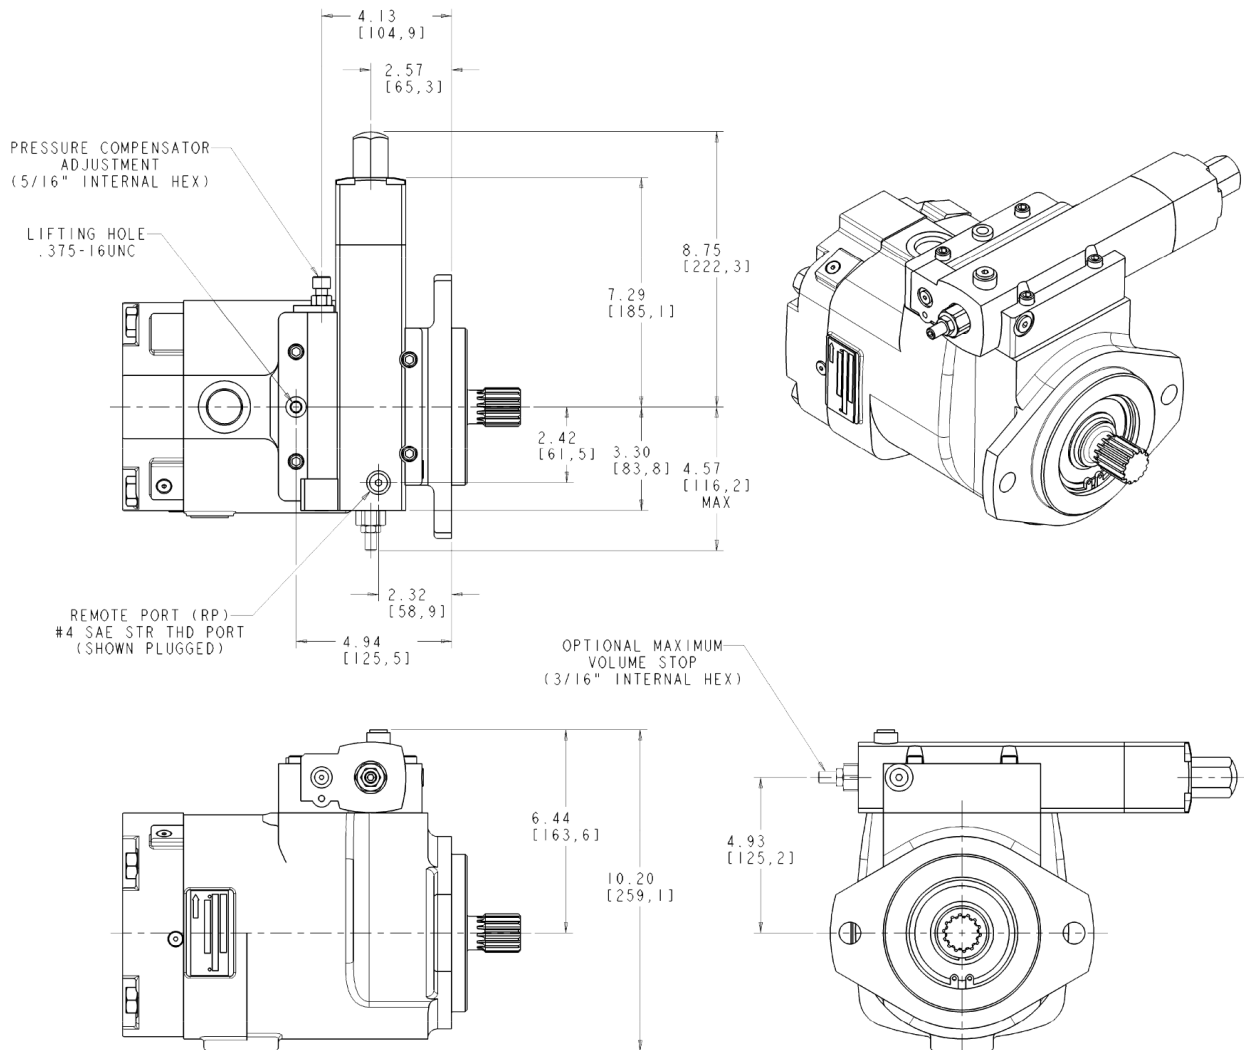

HYDRAULIC CIRCUIT

FOR BASIC PUMP DIMENSIONS SEE PLANOGRAPHS:
SIZE -064 PUMP: DS-47486, DS-47488
SIZE -076/-098/-130 PUMPS: DS-47487, DS-47489

520012-307