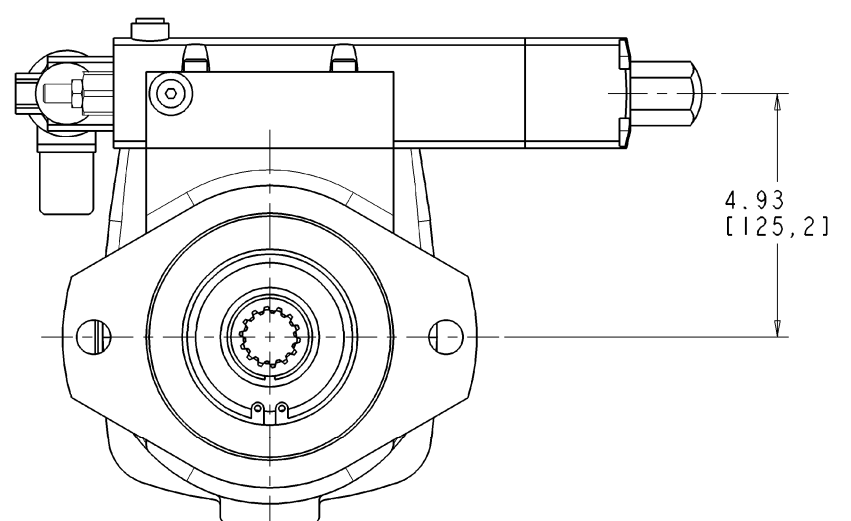

#### Installation Drawing Single Pressure Comp. w/Soft Start & Horsepower Limiter Control (C Frame)

P-C--/H (N.O.) CONTROL

P-K--/H (N.C.) CONTROL

SOFT START SOLENOID VALVE

FOR BASIC PUMP DIMENSIONS SEE PLANOGRAPHS:  
SIZE -064 PUMP: DS-47486, DS-47488  
SIZE -076/-098/-130 PUMPS: DS-47487, DS-47489