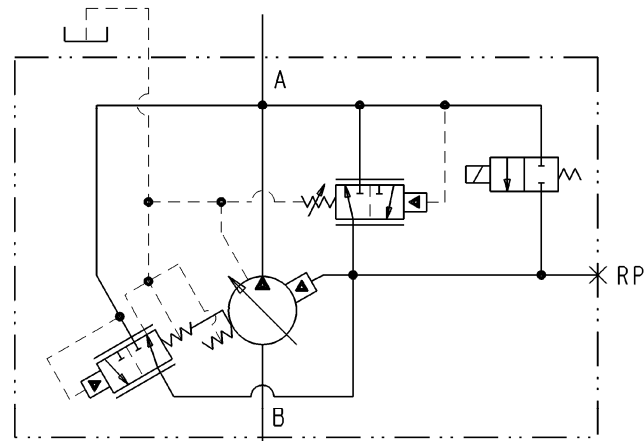

### P-C--/H & P-K--/H CONTROLS

#### Installation Drawing Single Pressure Comp. w/Soft Start & Horsepower Limiter Control (C Frame)

P-C--/H (N.O.) CONTROL

P-K--/H (N.C.) CONTROL

SOFT START SOLENOID VALVE

FOR BASIC PUMP DIMENSIONS SEE PLANOGRAPHS:  
SIZE -064 PUMP: DS-47486, DS-47488  
SIZE -076/-098/-130 PUMPS: DS-47487, DS-47489