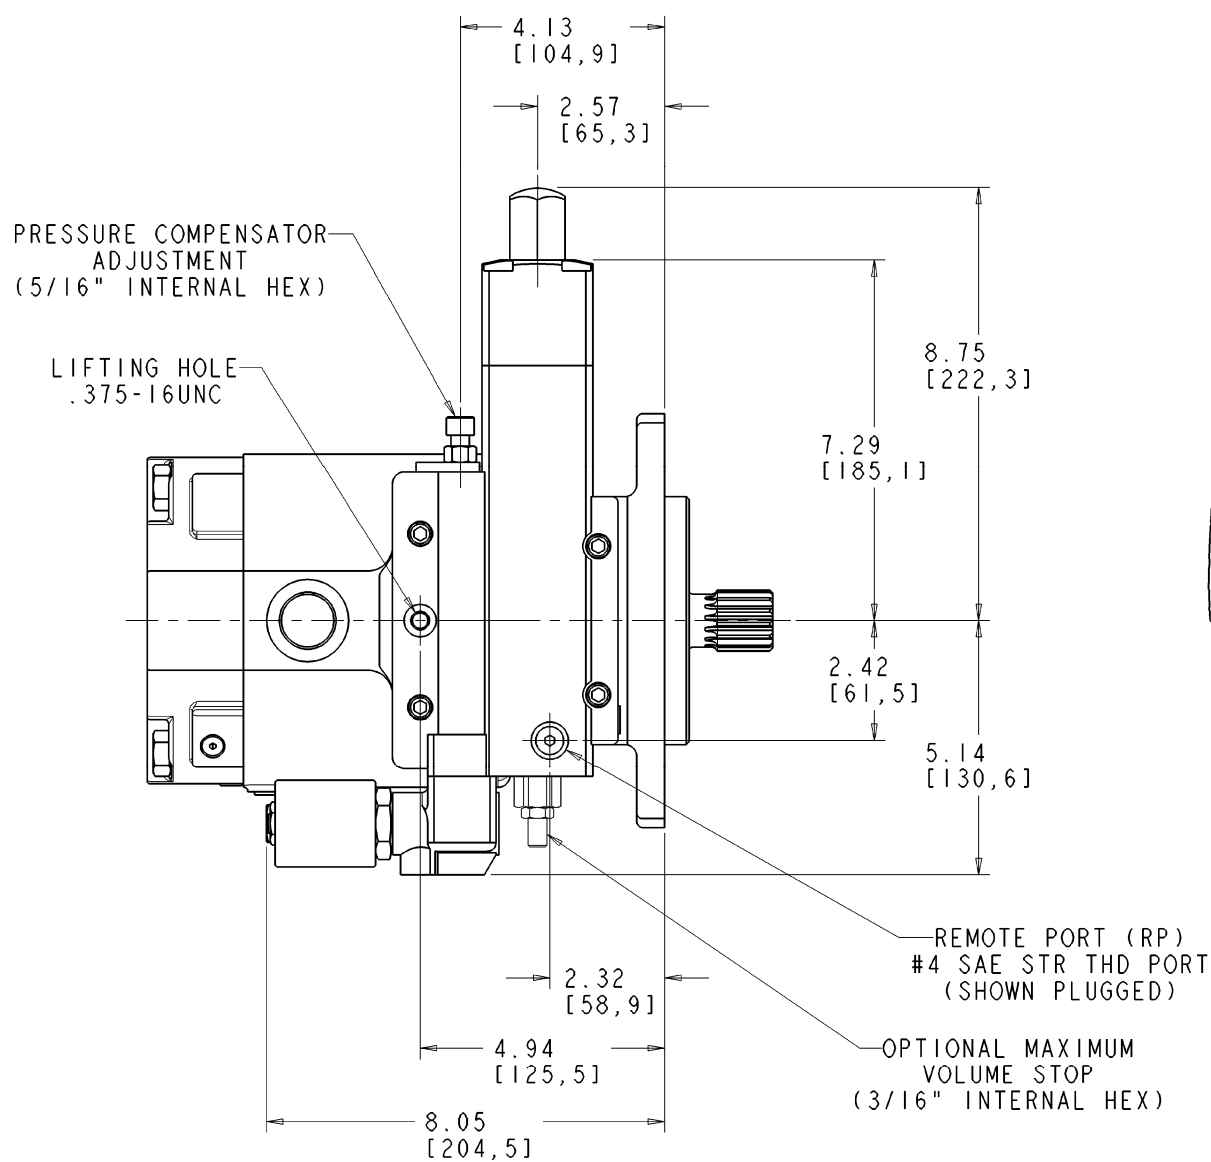

### P-C--/H & P-K--/H CONTROLS

#### Installation Drawing Single Pressure Comp. w/Soft Start & Horsepower Limiter Control (C Frame)

P-C--/H (N.O.) CONTROL

P-K--/H (N.C.) CONTROL

SOFT START SOLENOID VALVE

FOR BASIC PUMP DIMENSIONS SEE PLANOGRAPHS:  
SIZE -064 PUMP: DS-47486, DS-47488  
SIZE -076/-098/-130 PUMPS: DS-47487, DS-47489