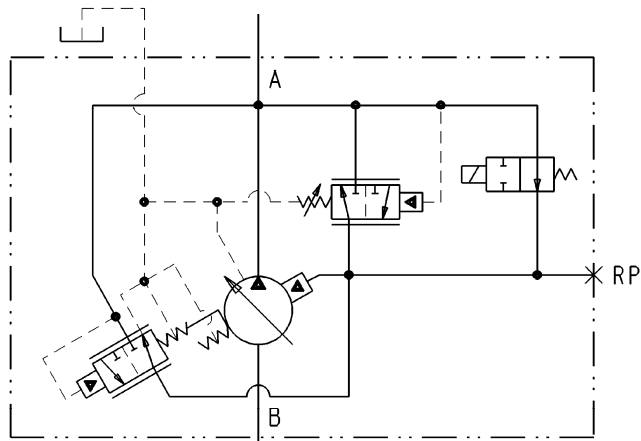

### P-C--/H & P-K--/H CONTROLS

#### Installation Drawing Single Pressure Comp. w/Soft Start & Horsepower Limiter Control (C Frame)

P-C--/H (N.O.) CONTROL

P-K--/H (N.C.) CONTROL

SOFT START SOLENOID VALVE

FOR BASIC PUMP DIMENSIONS SEE PLANOGRAPHS:  
SIZE -064 PUMP: DS-47486, DS-47488  
SIZE -076/-098/-130 PUMPS: DS-47487, DS-47489