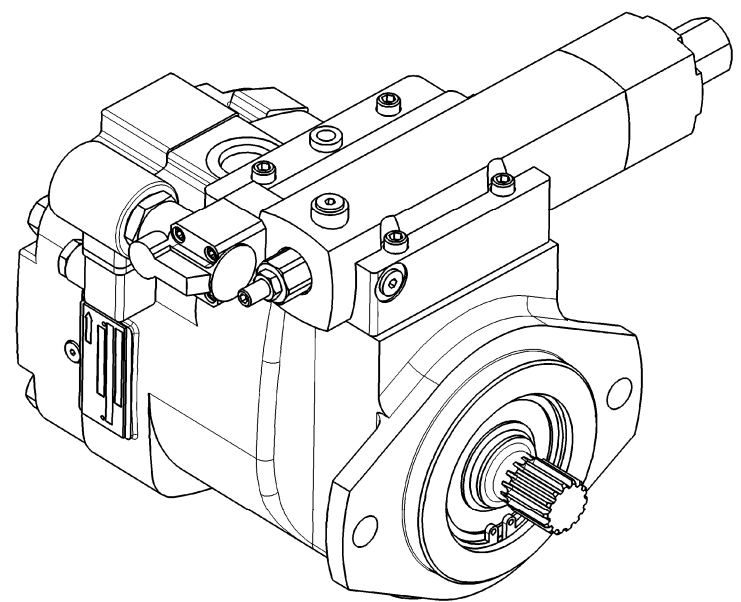

### P-C--/H & P-K--/H CONTROLS

#### Installation Drawing Single Pressure Comp. w/Soft Start & Horsepower Limiter Control (C Frame)

P-C--/H (N.O.) CONTROL

P-K--/H (N.C.) CONTROL

SOFT START SOLENOID VALVE

FOR BASIC PUMP DIMENSIONS SEE PLANOGRAPHS:  
SIZE -064 PUMP: DS-47486, DS-47488  
SIZE -076/-098/-130 PUMPS: DS-47487, DS-47489