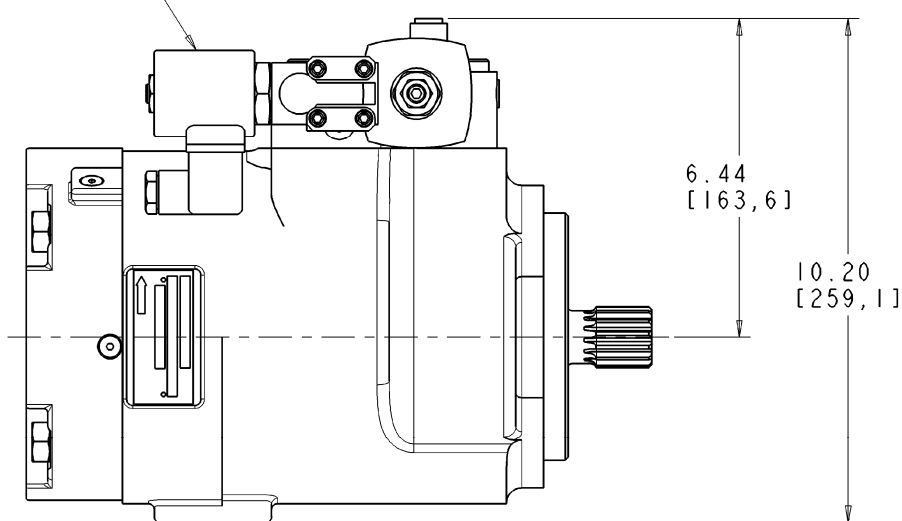

#### Installation Drawing Single Pressure Comp. w/Soft Start & Horsepower Limiter Control (C Frame)

P-C--/H (N.O.) CONTROL

P-K--/H (N.C.) CONTROL

SOFT START SOLENOID VALVE

FOR BASIC PUMP DIMENSIONS SEE PLANOGRAPHS:  
SIZE -064 PUMP: DS-47486, DS-47488  
SIZE -076/-098/-130 PUMPS: DS-47487, DS-47489