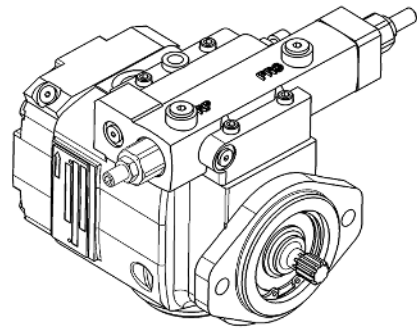

**HYDRAULIC CIRCUIT**  
PUMP WITH P-H CONTROL

**HYDRAULIC CIRCUIT**  
PUMP WITH P-H CONTROL  
AND REMOTE PRESSURE CONTROL

FOR BASIC PUMP DIMENSIONS SEE PLANOGRAPHS:  
DS-47480, DS-47481, DS-47482

520012-108