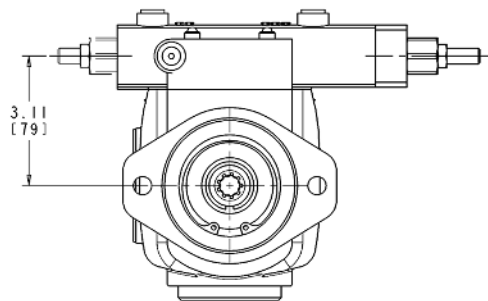

**HYDRAULIC CIRCUIT**  
PUMP WITH P-H CONTROL

**HYDRAULIC CIRCUIT**  
PUMP WITH P-H CONTROL  
AND REMOTE PRESSURE CONTROL

FOR BASIC PUMP DIMENSIONS SEE PLANOGRAPHS:  
DS-47480, DS-47481, DS-47482

520012-108