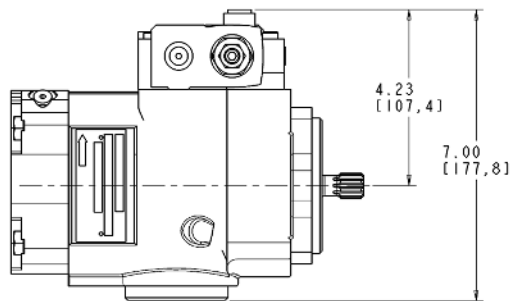

**HYDRAULIC CIRCUIT**  
PUMP WITH P-H CONTROL

**HYDRAULIC CIRCUIT**  
PUMP WITH P-H CONTROL  
AND REMOTE PRESSURE CONTROL

FOR BASIC PUMP DIMENSIONS SEE PLANOGRAPHS:  
DS-47480, DS-47481, DS-47482

520012-108