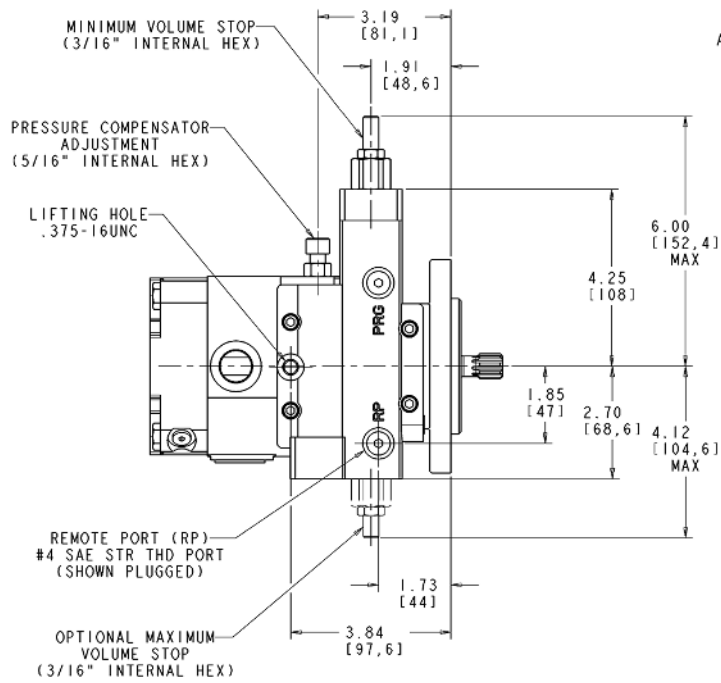

**HYDRAULIC CIRCUIT**  
PUMP WITH P-H CONTROL

**HYDRAULIC CIRCUIT**  
PUMP WITH P-H CONTROL  
AND REMOTE PRESSURE CONTROL

FOR BASIC PUMP DIMENSIONS SEE PLANOGRAPHS:  
DS-47480, DS-47481, DS-47482

520012-108