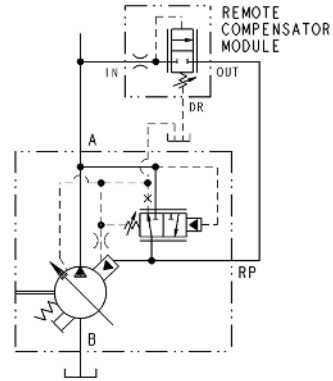

**HYDRAULIC CIRCUIT**  
PUMP WITH P-H CONTROL

**HYDRAULIC CIRCUIT**  
PUMP WITH P-H CONTROL  
AND REMOTE PRESSURE CONTROL

FOR BASIC PUMP DIMENSIONS SEE PLANOGRAPHS:  
DS-47480, DS-47481, DS-47482

520012-108